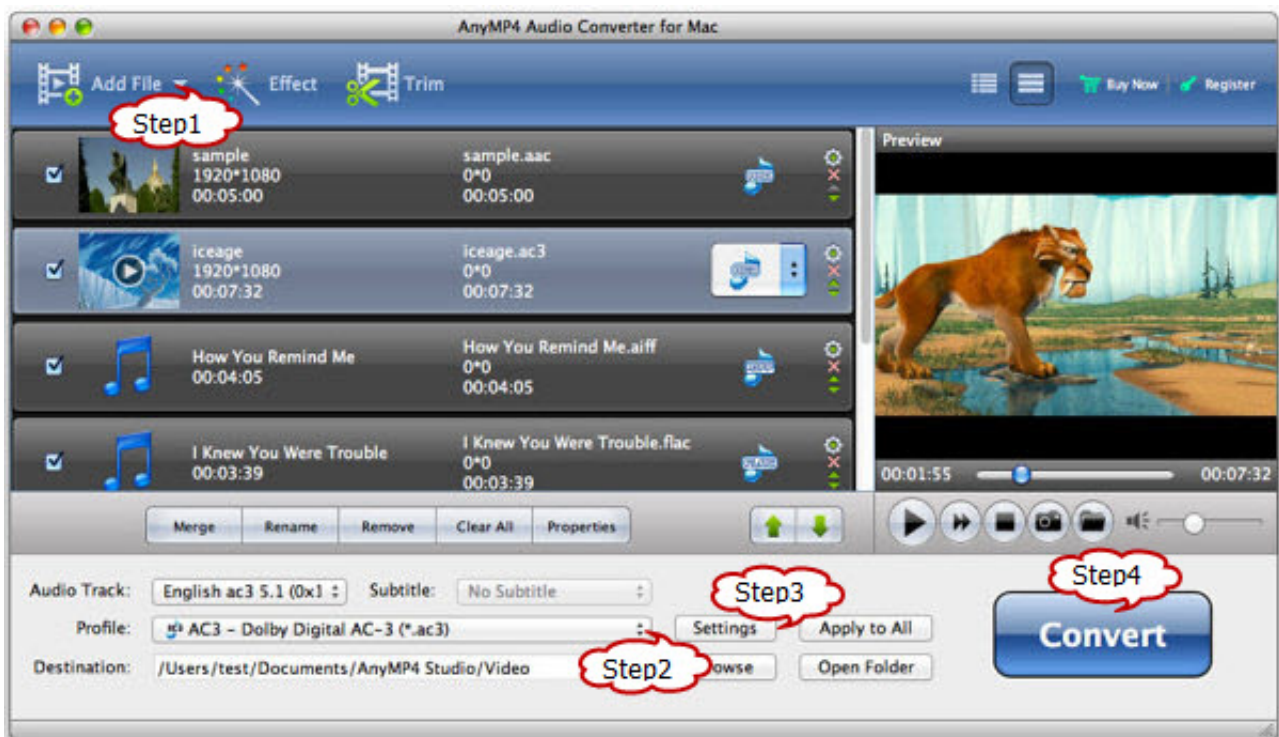

Free Download

[Motu 8 Pre Driver Update Download Full Version](#)

[Motu 8 Pre Driver Update Download Full Version](#)

Free Download

I've used MOTU products before without any issues, and my expectations of the quality of this item were high.. 0 or higher driver' for Windows 7 How can I tell I have the proper one? I have a GeForce FX 5200.