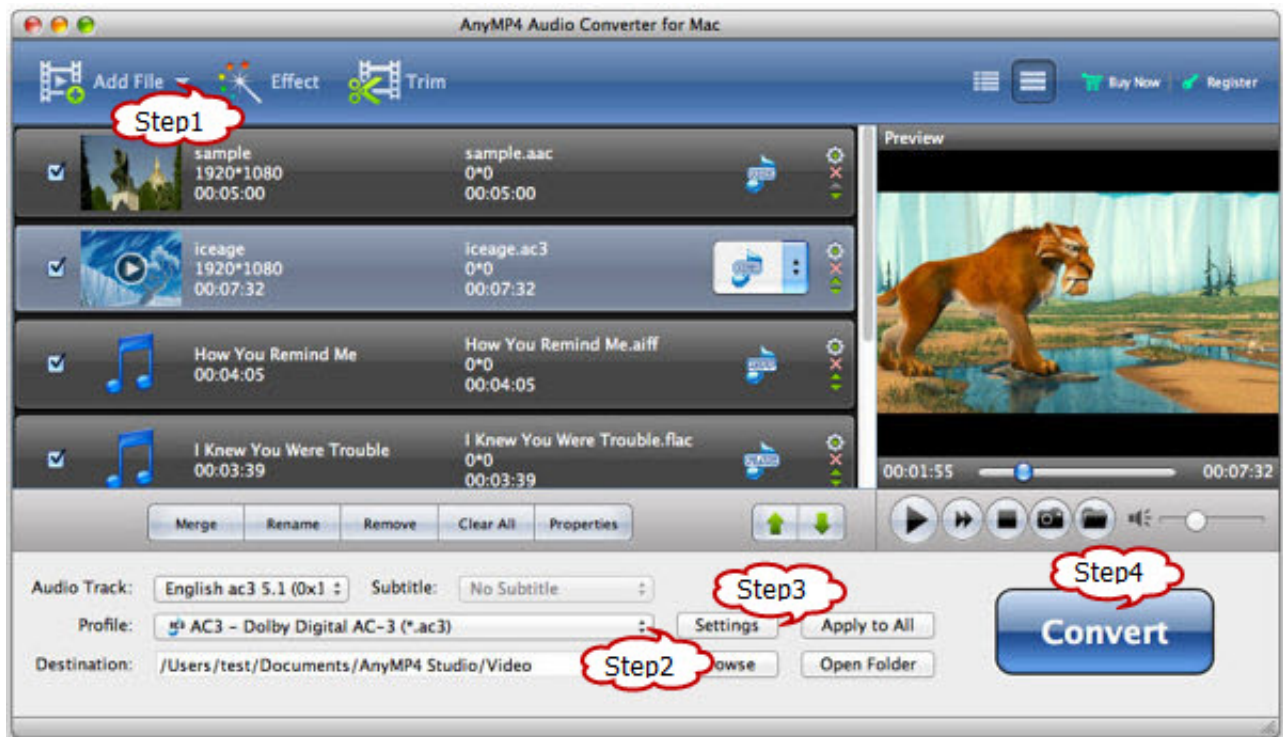

I've used MOTU products before without any issues, and my expectations of the quality of this item were high.. 0 or higher driver' for Windows 7 How can I tell I have the proper one? I have a GeForce FX 5200.

1. [motu driver update](#)

com on your Windows 7 system MOTU FireWire, USB2 and PCI audio interfaces Fully-qualified 64-bit and 32-bit Windows 7 device drivers for all MOTU FireWire, USB2 and PCI audio interfaces are now available here.

motu driver update

motu driver update, motu m4 driver update [Multifunction Calibrator Hg300-3](#)

Developing software and hardware products for the Macintosh and PC Products description, support and download area.. If you own an iLok, update your PACE extensions If you own a MOTU virtual instrument or any other iLok-based product, be sure to download and install the very latest iLok software installer from paceap.. MOTU USB MIDI interfaces Testing of the current version of the MOTU USB MIDI interface driver for Windows is on-going, with no known issues at this time.. MOTU has worked closely with Microsoft to ensure a smooth transition for your MOTU products when you make the move to Windows 7. [Do Mac Download](#)

[Unduh](#)

[9apps Apk App Download](#)

[Macbook Pro Latest Software](#)

var q = 'motu%20pre%20driver%20update'; Microsoft says you need a 'DirectX 9 graphics device with WDDM 1. [Download Magicard Rio Pro Drivers](#)